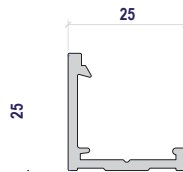

25

25

AE044
25mm Glazing Bar