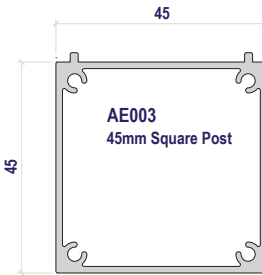

**AE004/GP**  
45mm Glazing Post

20.2

**AE005**  
45mm Glazing Bead

**AE004**  
45mm Glazing Bar

12.3

**AE006**  
45mm Snap-in Endcap

45

100

**AE009**  
100mm Skirting

45

45

**AE003**  
45mm Square Post

**AE008**  
45mm Door Stop (Up to 50mm Door)

25.7

45

**AE007**  
45mm Door Stop (Up to 40mm Door)