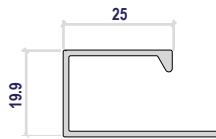

**AE009**  
100mm Skirting

45

45

**AE003**  
45mm Square Post

**AE008**  
45mm Door Stop (Up to 50mm Door)

25.7

45

**AE007**  
45mm Door Stop (Up to 40mm Door)